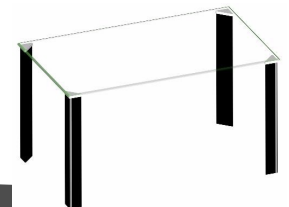

BEDROOM 2

- SINGLE BEDS 100x190 x 2
- NIGHTSTAND x 1
- MATTRESSES 100x190 x 2

Delivery & Assembly